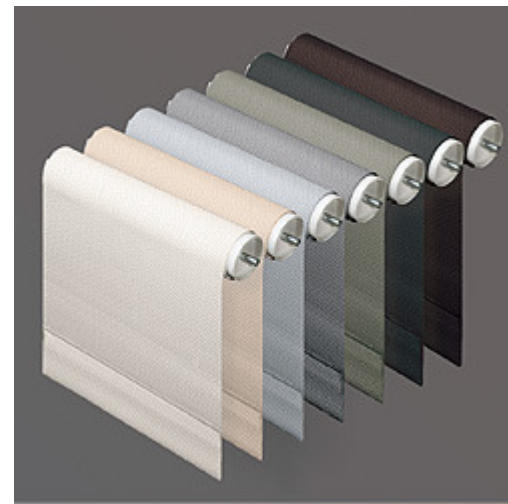

plyboo.com

Wood Finish from Whey

PolyWhey™ wood finishes from Vermont Natural Coatings are formulated using whey protein, a natural by-product of the dairy industry, as the bonding agent. The finishes are very low in volatile organic compounds (VOCs) — at or below 180 grams per liter — helping protect indoor air quality. These scratch-resistant clear finishes cure twice as hard as the average water-based finish and do not yellow in UV light. Excellent flow and great coverage. Dry in two to three hours. Available for floors or furniture. Can contribute to LEED credits.

vermontnaturalcoatings.com

Green Shading System

The Mecho®/5 manual solar shading system with EcoVeil® shade cloth is Cradle to Cradle™ silver-certified. The non-PVC screen cloth can be reclaimed and recycled, and is durable, washable, anti-microbial, and flame-retardant. It has a core of thermoplastic olefin (TPO) fiber filaments, with a TPO coating. Available in a range of colors. Solar-shading systems reduce solar heat gain and glare while transmitting daylight, thus facilitating increased building energy efficiency and occupant comfort. Mecho®/5 is one of the chain-driven roller screen systems available from MechoShade Systems.